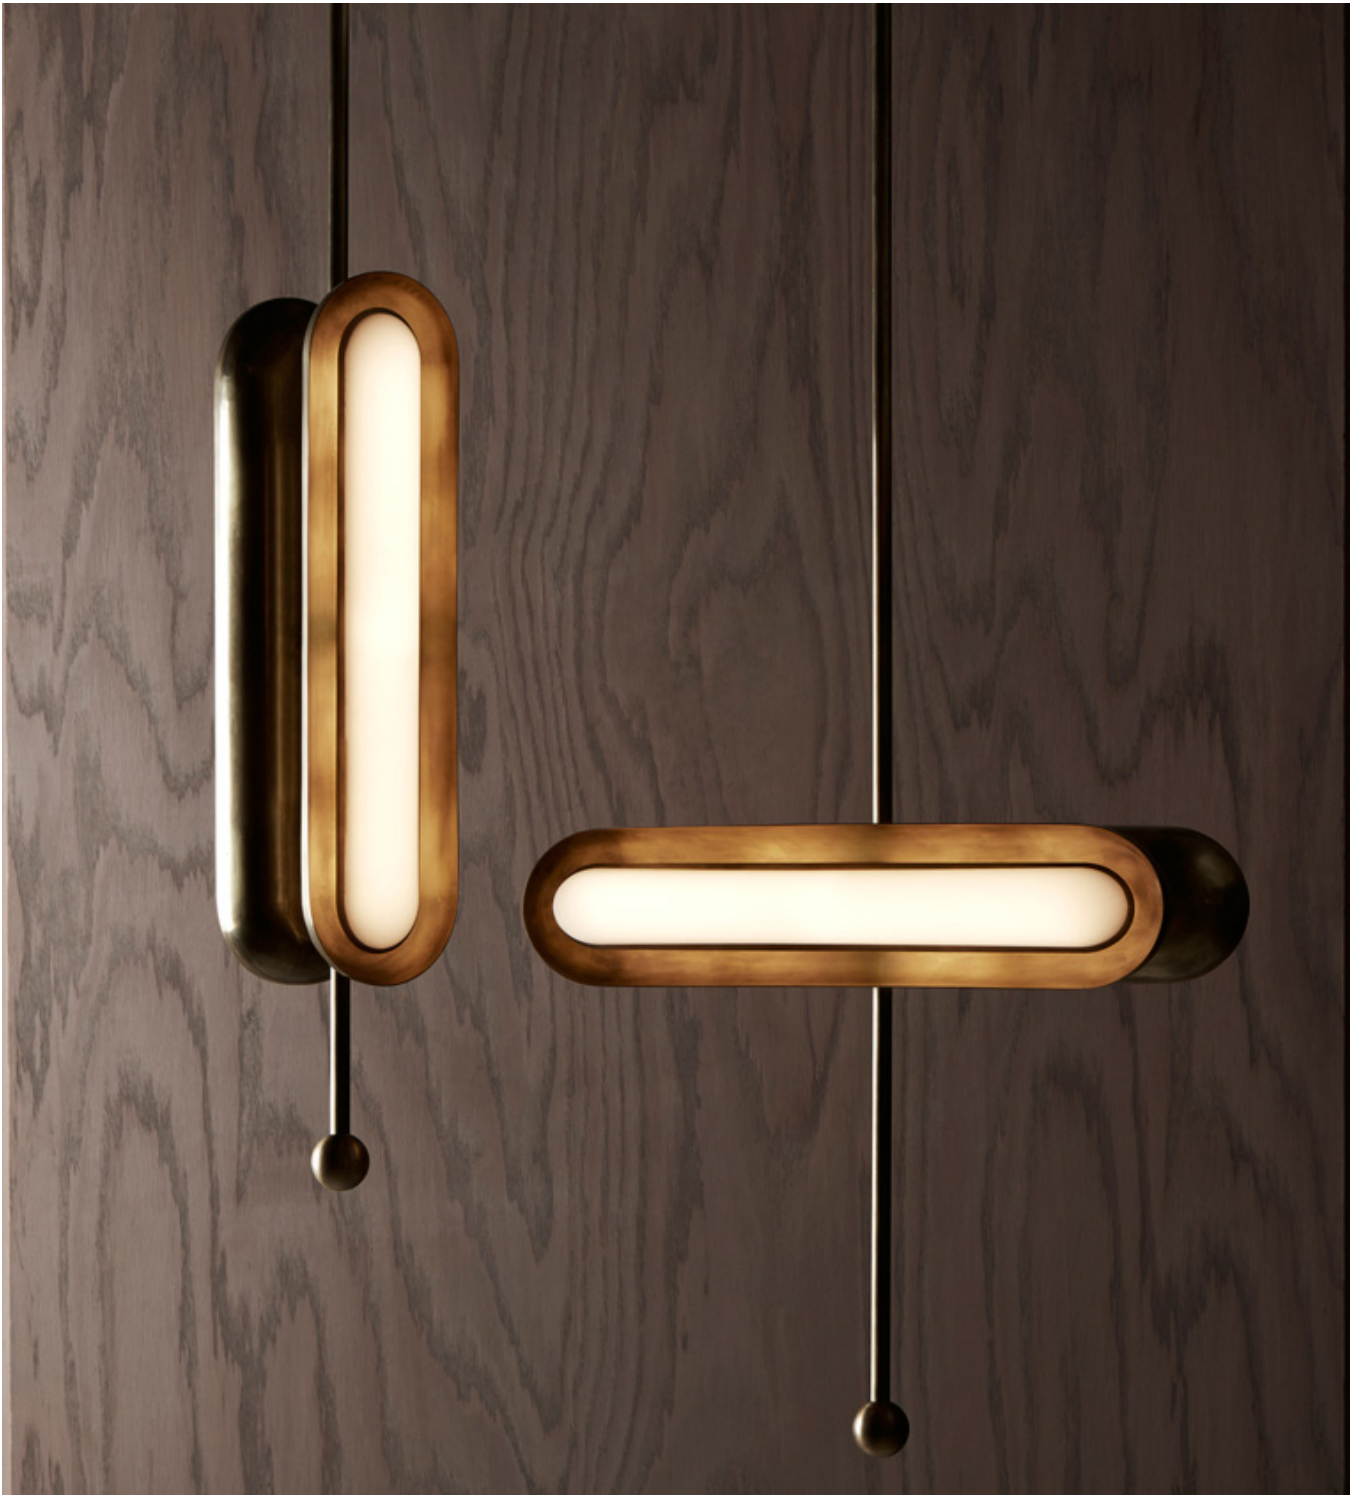

CARWAN GALLERY

APPARATUS
Circuit 1 wall light in brass
46H x 14W x 9D cm

CARWAN GALLERY

APPARATUS
Circuit 2 wall light in brass
46H x 54W x 14D cm

CARWAN GALLERY

APPARATUS
Circuit 2, Ceiling light in brass
46H x 54W x 14D cm

CARWAN GALLERY

APPARATUS

Circuit 3, Ceiling light in brass
46H x 70W x 14D cm

CARWAN GALLERY

APPARATUS
Circuit 4 Alternating in brass
61-152H x 70W x 46D cm

CARWAN GALLERY

APPARATUS

Circuit 4 Vertical in brass
77-152H x 23W x 23D cm