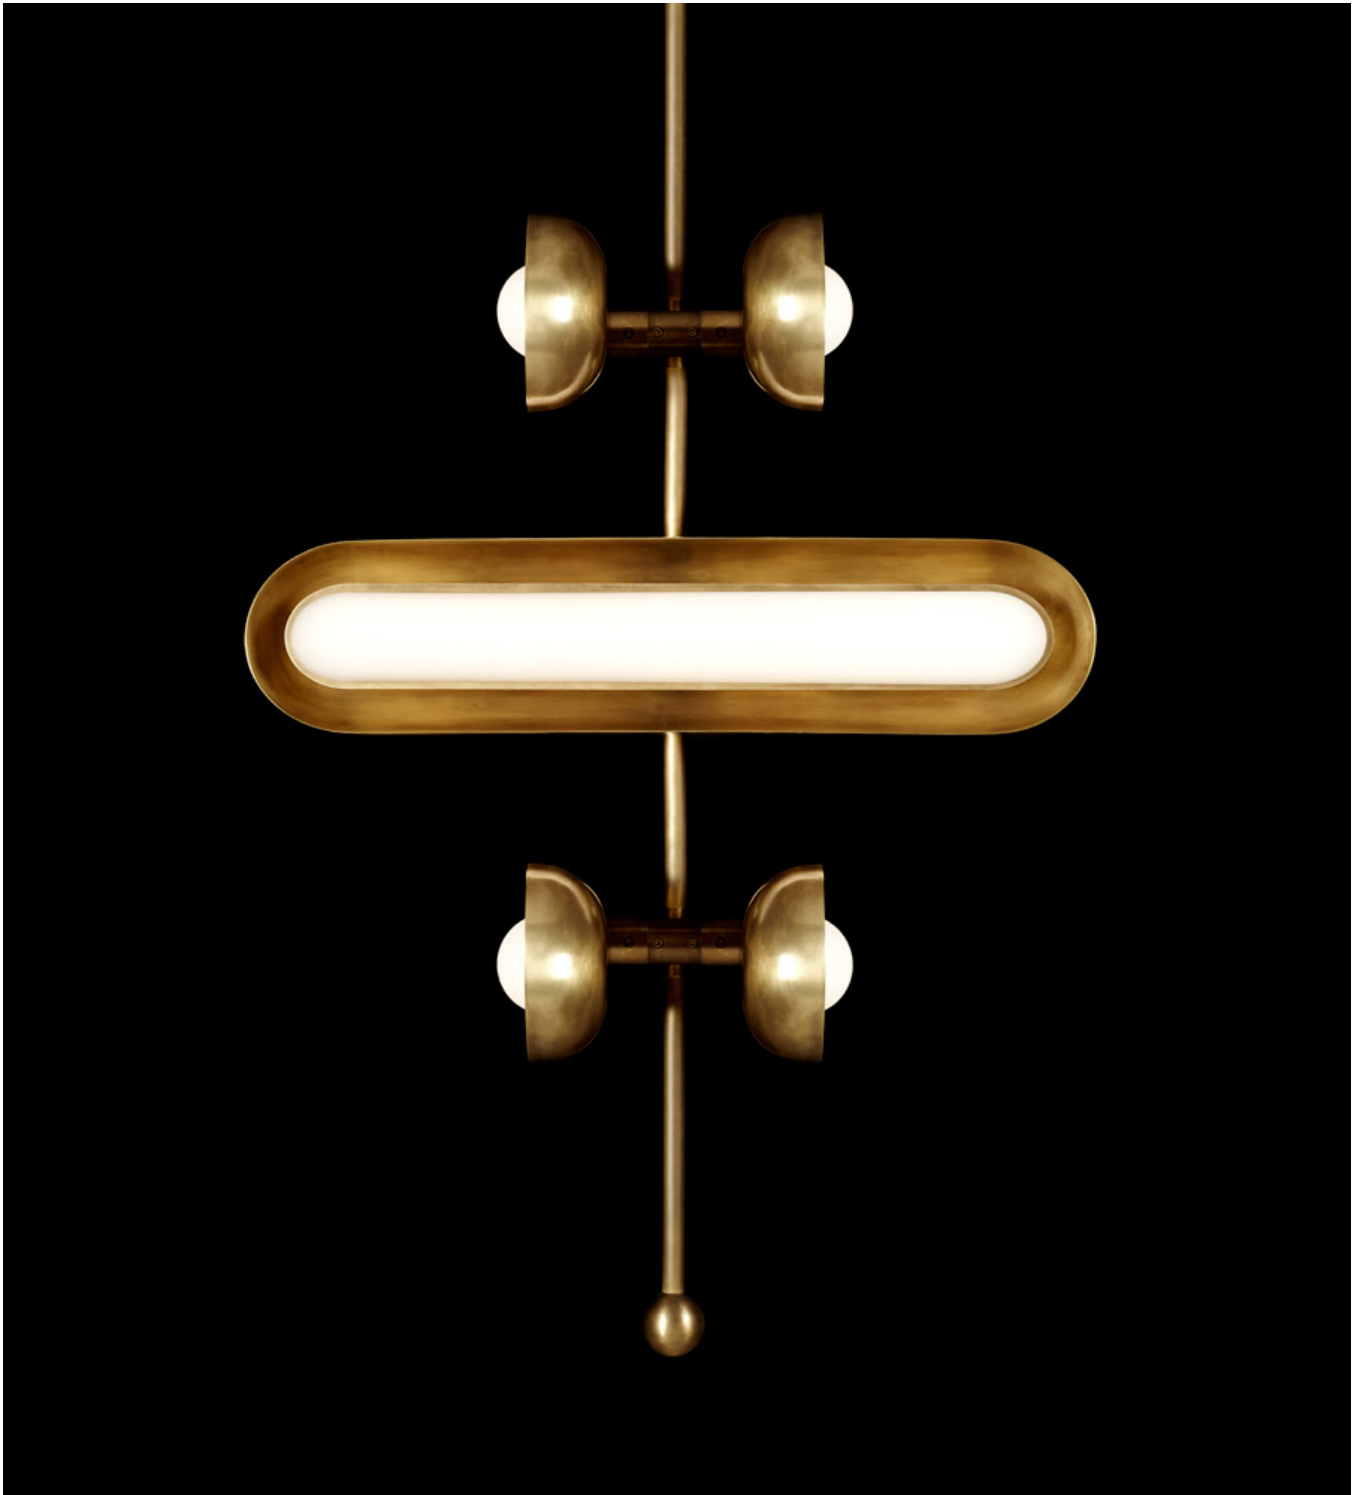

CARWAN GALLERY