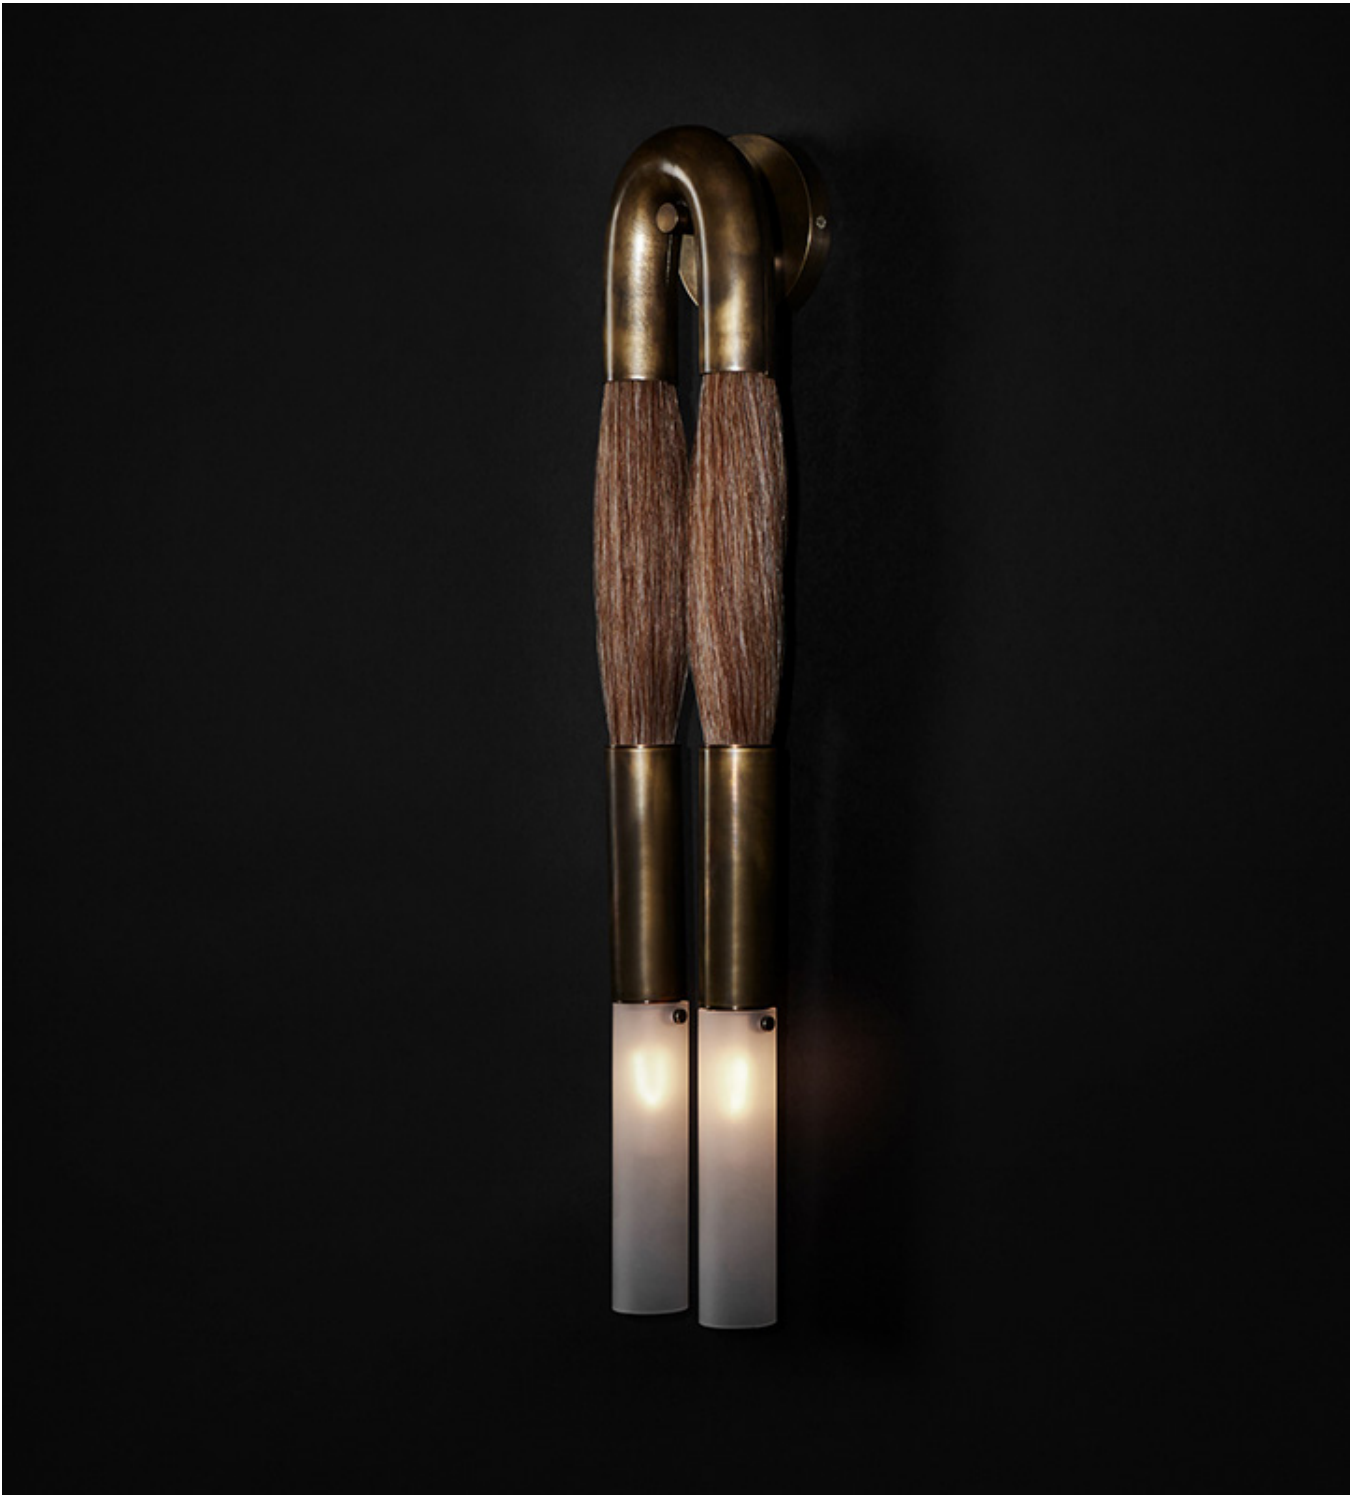

## APPARATUS

Horsehair Pendant in Wefts of horsehair, brass and etched glass  
117H min x 14W x 17D cm

## APPARATUS

Horsehair Sconce in Wefts of horsehair, brass and etched glass  
79H x 14W x 10D cm