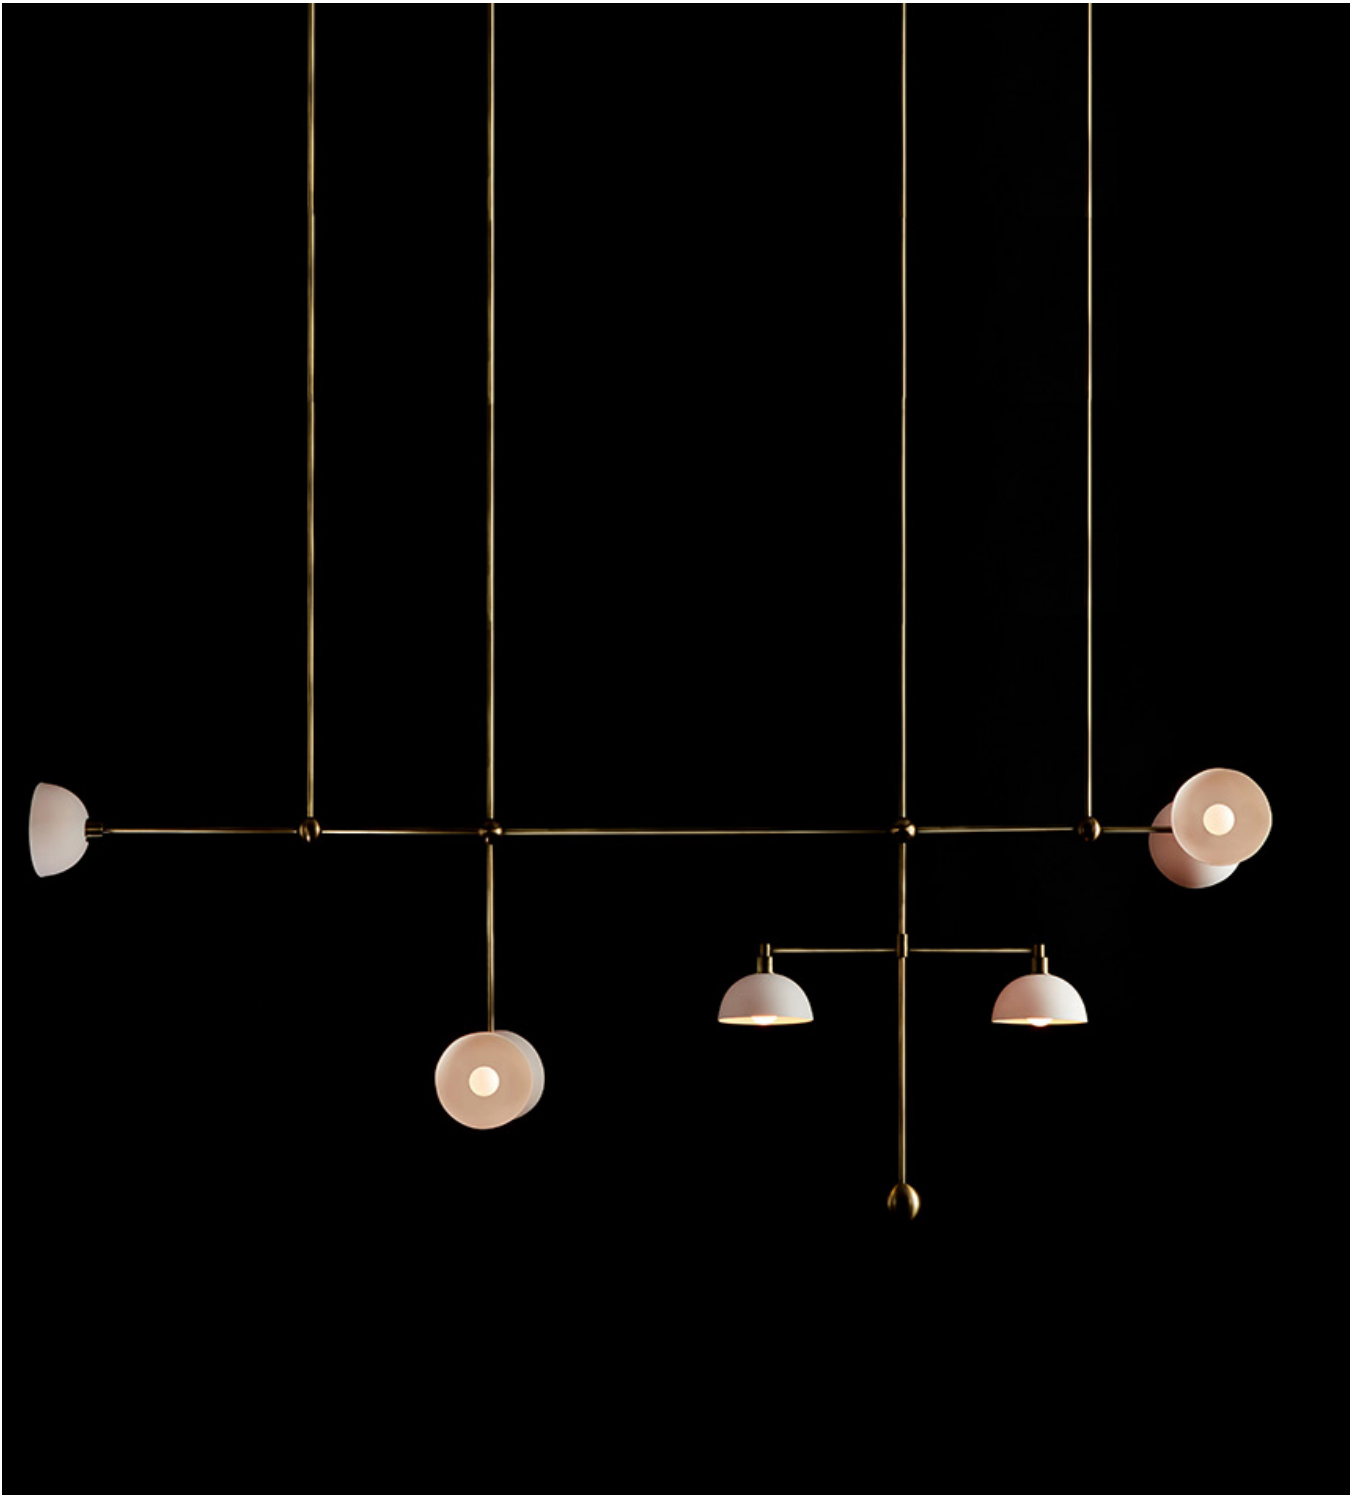

CARWAN GALLERY

APPARATUS

Trapeze 4 Mobile Pendant in full brass or brass and porcelain
103H min x 58W x 30D cm

CARWAN GALLERY

APPARATUS

Trapeze 4 Surface Mount in full brass or brass and porcelain
94H min x 18W x 63D cm

CARWAN GALLERY

APPARATUS

Trapeze 6 Surface Mount in full brass or brass and porcelain
119H min x2 1W x 88D cm

CARWAN GALLERY

APPARATUS

Trapeze 7 Mobile Pendant in full brass or brass and porcelain
92H min x 190W x 29D cm