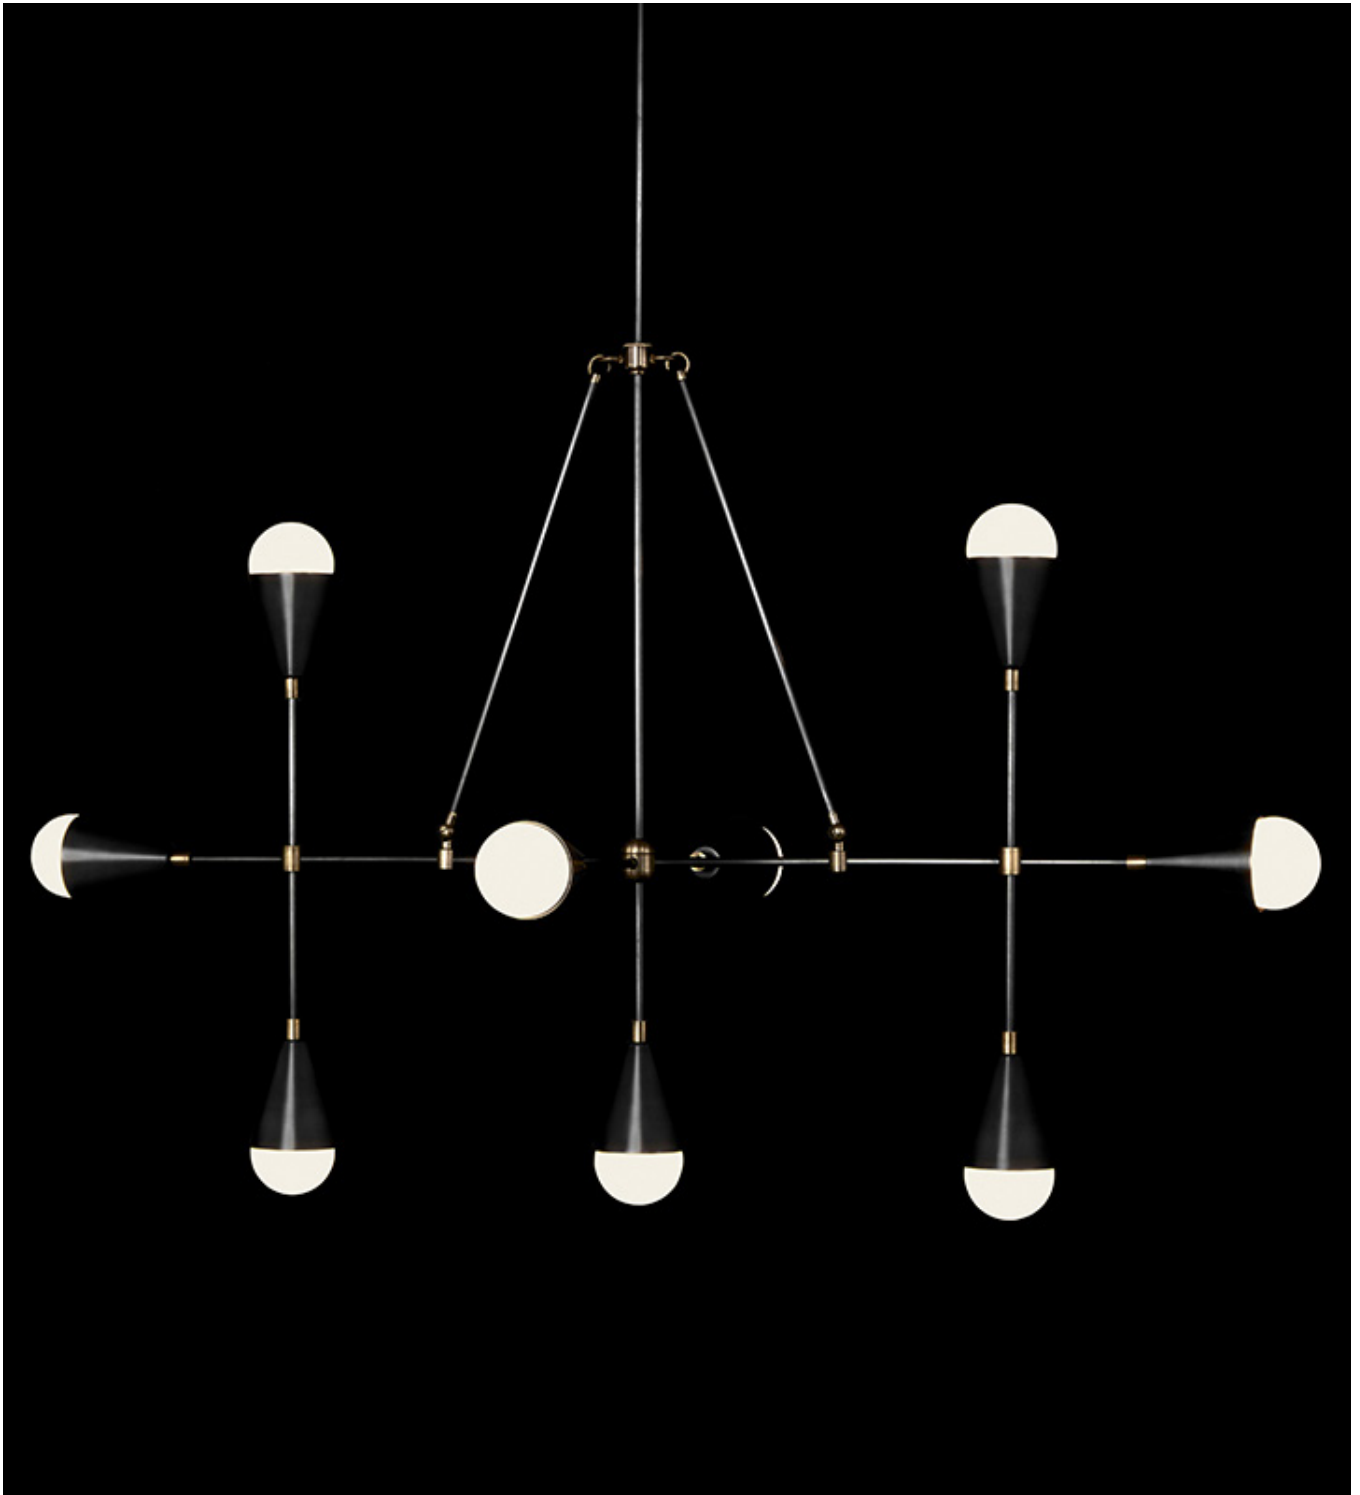

CARWAN GALLERY

APPARATUS

Triad 9 Linear Pendant in full brass or Brass and Porcelain
93H min x 127W x 64 cm